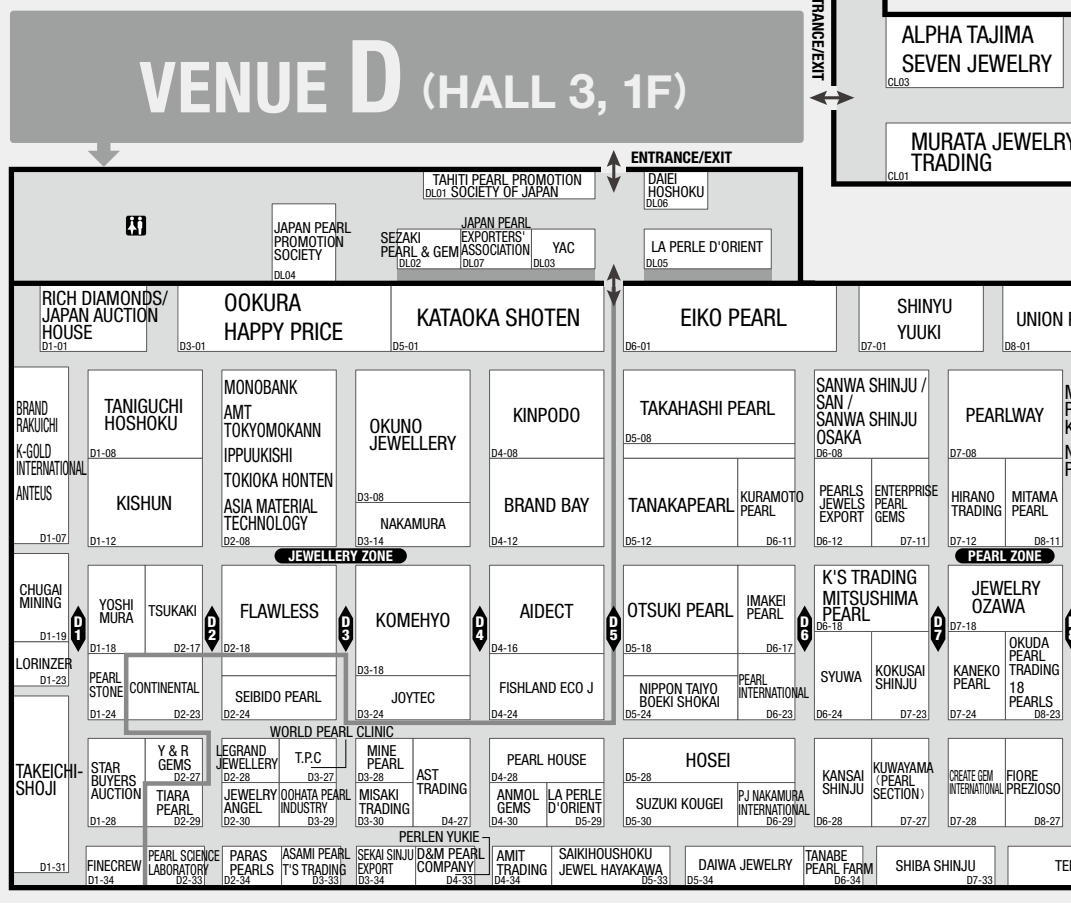

VENUE LAYOUT

How to look for exhibitors
Find out the booth number you are looking for from the list of exhibitors.
Venues are designated as A, C, D → 1F B → 2F
(Example) Booth No. B 6 - 29
This means the company you are looking for is located on aisle No.6.

Note: This Floor Map is as of April 2, 2018. The actual layout might be different.

VENUE A (HALL 1, 1F)

VENUE C (HALL 2, 1F)

VENUE D (HALL 3, 1F)

LEGEND

Follow us! 加关注!
Includes QR codes for WeChat and Weibo social media platforms.