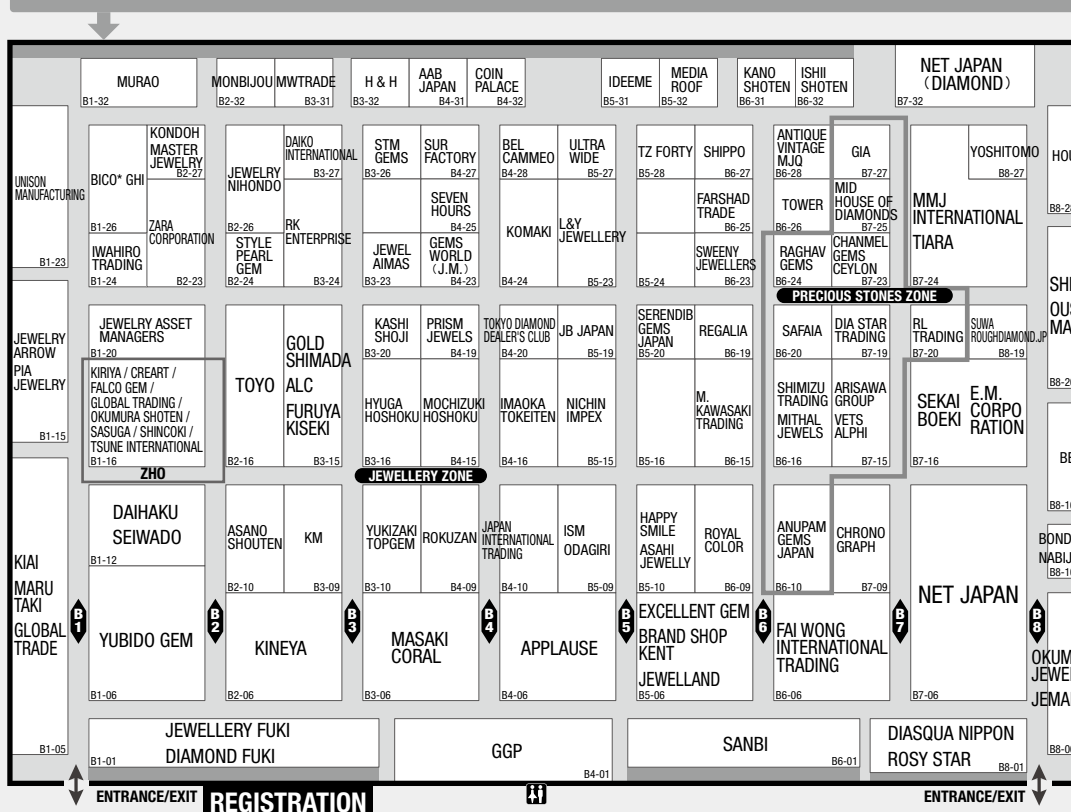

LIST OF EXHIBITORS (As of April 2, 2018)

- Exhibitor Booth No.
AAB JAPAN CO., LTD. B4-31
ABE JEWELRY CO., LTD. C6-24
ABHINAV GEMS A5-16
ABHINAV GEMS CO., LTD. D10-12
ADACHI, CO., LTD. C7-27

VENUE B (HALL 1, 2F)

VENUE LAYOUT

How to look for exhibitors
Find out the booth number you are looking for from the list of exhibitors.
Venues are designated as A, C, D → 1F B → 2F
(Example) Booth No. B 6 - 29
This means the company you are looking for is located on aisle No.6.

Note: This Floor Map is as of April 2, 2018. The actual layout might be different.

VENUE A (HALL 1, 1F)

VENUE C (HALL 2, 1F)

VENUE D (HALL 3, 1F)

LEGEND

Follow us! 加关注!
Includes QR codes for WeChat and Weibo social media platforms.