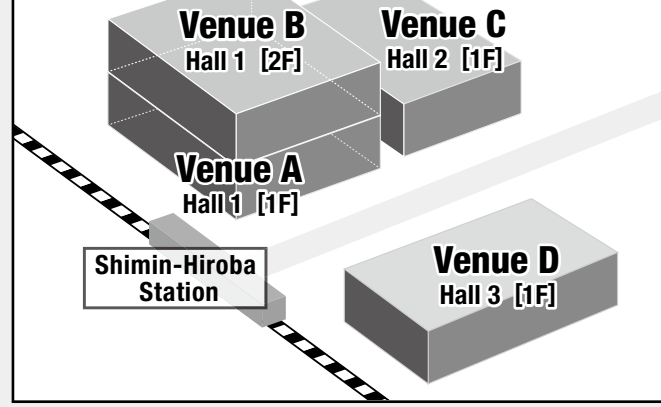

LIST OF EXHIBITORS (As of April 2, 2018)

- Exhibitor Booth No.
AAB JAPAN CO., LTD. B4-31
ABE JEWELRY CO., LTD. C6-24
ABHINAV GEMS A5-16
ABHINAV GEMS CO., LTD. D10-12
ADACHI, CO., LTD. C7-27

VENUE B (HALL 1, 2F)

VENUE LAYOUT

How to look for exhibitors
Find out the booth number you are looking for from the list of exhibitors.
Venues are designated as A, C, D → 1F B → 2F
(Example) Booth No. B 6 - 29
This means the company you are looking for is located on aisle No.6.

Note: This Floor Map is as of April 2, 2018. The actual layout might be different.

VENUE A (HALL 1, 1F)

VENUE C (HALL 2, 1F)

VENUE D (HALL 3, 1F)

LEGEND

Follow us! 加关注!
Includes QR codes for WeChat and Weibo social media platforms.