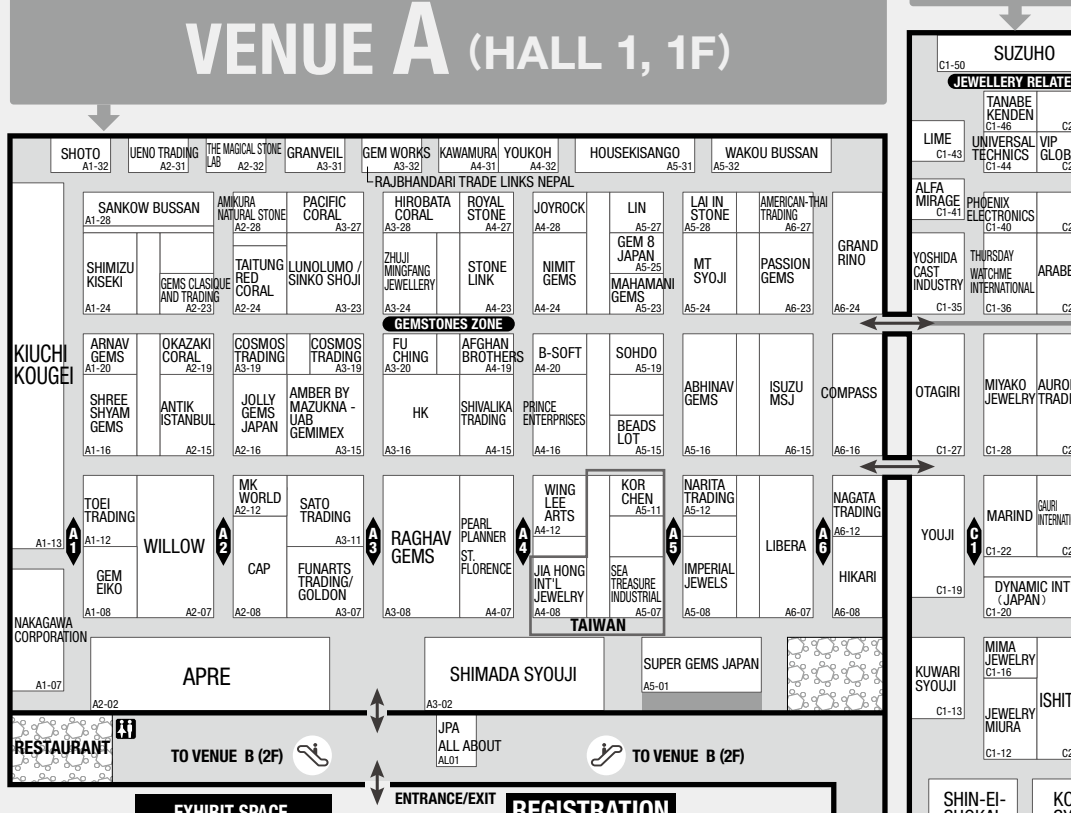

LIST OF EXHIBITORS (As of April 2, 2018)

- Exhibitor Booth No.
AAB JAPAN CO., LTD. B4-31
ABE JEWELRY CO., LTD. C6-24
ABHINAV GEMS A5-16
ABHINAV GEMS CO., LTD. D10-12
ADACHI, CO., LTD. C7-27

VENUE B (HALL 1, 2F)

VENUE LAYOUT

How to look for exhibitors
Find out the booth number you are looking for from the list of exhibitors.
Venues are designated as A, C, D → 1F B → 2F
(Example) Booth No. B 6 - 29
This means the company you are looking for is located on aisle No.6.

Note: This Floor Map is as of April 2, 2018. The actual layout might be different.

VENUE A (HALL 1, 1F)

VENUE C (HALL 2, 1F)

VENUE D (HALL 3, 1F)

LEGEND

Follow us! 加关注!
Includes QR codes for WeChat and Weibo social media platforms.